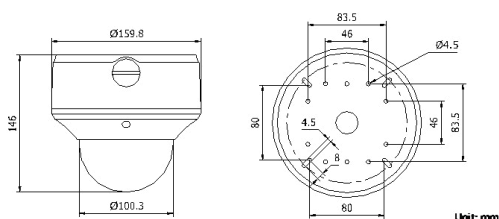

DS-2CD4312FWD-I(Z)(S)(H)

1.3MP WDR Outdoor Dome Network Camera

Key features

- Up to 1280 x 960 high resolution
- Smart Codec
- 120dB WDR, 3D DNR
- Triple streams
- On-board storage, up to 128GB
- Smart Focus: Motorized VF lens (-Z)
- Smart VQD
- Smart Facial Detection
- Intrusion Detection
- Built-in heater & fan (-H)
- Defog
- 8~32mm Motorized VF lens optional
- People Counting

Dimensions

Available models

DS-2CD4312FWD-I, DS-2CD4312FWD-IS
 DS-2CD4312FWD-IZ, DS-2CD4312FWD-IZS
 DS-2CD4312FWD-IZH, DS-2CD4312FWD-IZHS

- * -Z: Motorized VF lens
- * -S: 1-ch audio I/O,
1-ch alarm I/O,
1-ch RS-485 interface
- * -H: Smart Heater